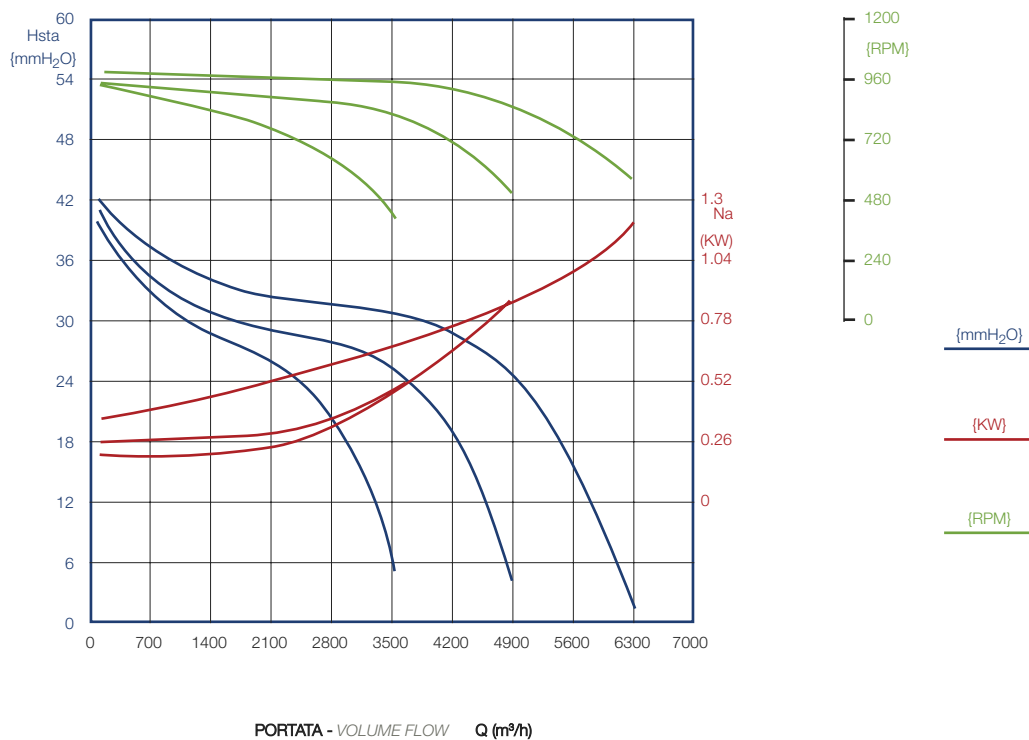

## cod. 713396

Watt: 590

Poles: 6P

Speed: 3V

Power supply: 230V 50 Hz

Prot IP: 20

Speed control: Switch

AMP Max: 4,4

RPM speed: 920

Temp. Max C°: 45

**DA 12/12****DA 15/15**