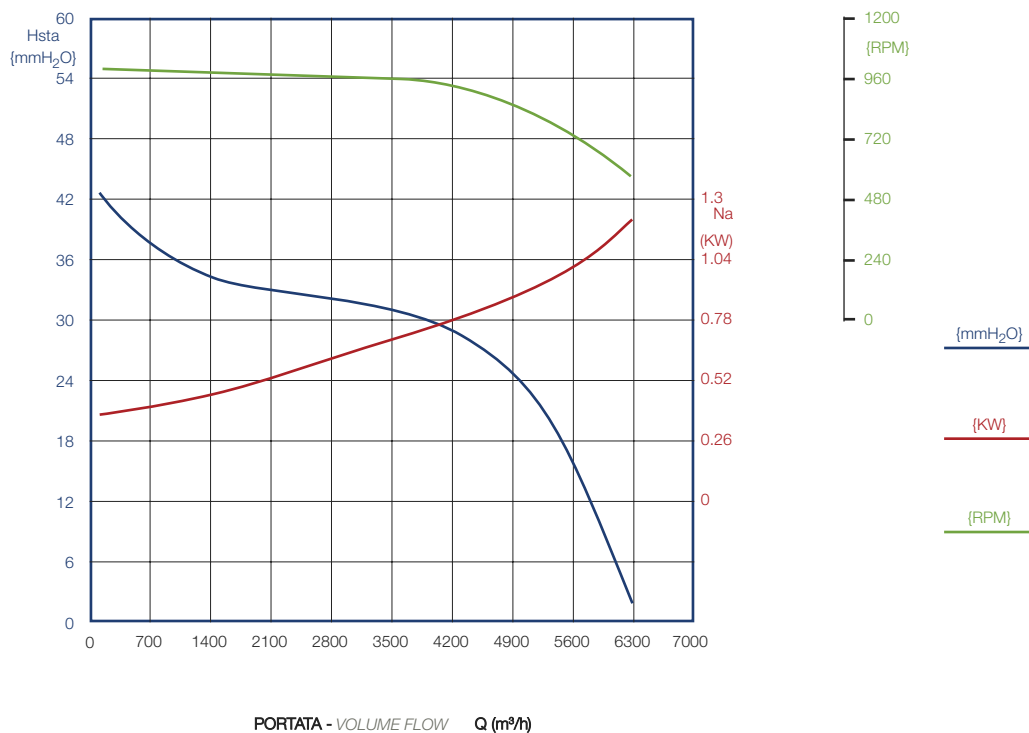

## cod. 713397

Watt: 570

Poles: 6P

Speed: 1V

Power supply: 230V 50 Hz

Prot IP: 20

Speed control: MVL 1800

AMP Max: 4,5

RPM speed: 880

Temp. Max C°: 45

## cod. 713396

Watt: 590

Poles: 6P

Speed: 3V

Power supply: 230V 50 Hz

Prot IP: 20

Speed control: Switch

AMP Max: 4,4

RPM speed: 920

Temp. Max C°: 45

**DA 12/12****DA 15/15**