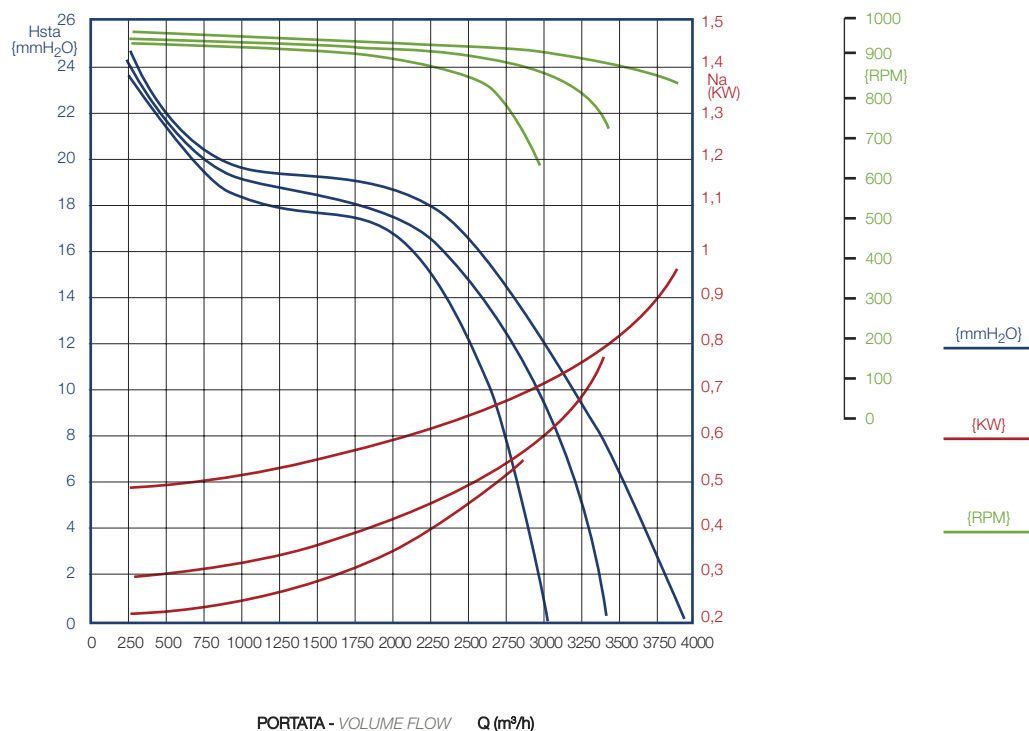

DA 10/10

cod. 713379

Watt: **550**

Poles: **6P**

Speed: **3V**

Power supply: **230V 50 Hz**

Prot IP: **20**

Speed control: **Switch**

AMP Max: **5,5**

RPM speed: **830**

Temp. Max C°: **45**

DA 12/9

cod. 713392

Watt: **550**

Poles: **6P**

Speed: **1V**

Power supply: **230V 50 Hz**

Prot IP: **20**

Speed control: **MVL 1800**

AMP Max: **4,5**

RPM speed: **880**

Temp. Max C°: **45**

DA 10/10**DA 12/9**