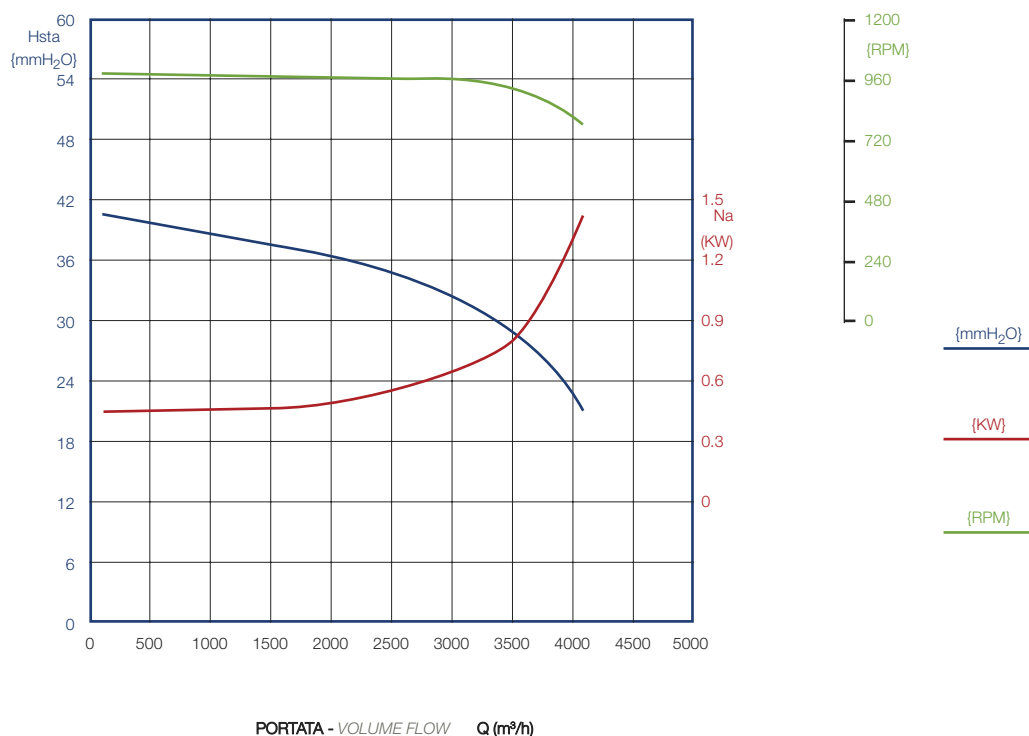

DA 10/10

cod. 713379

Watt: **550**

Poles: **6P**

Speed: **3V**

Power supply: **230V 50 Hz**

Prot IP: **20**

Speed control: **Switch**

AMP Max: **5,5**

RPM speed: **830**

Temp. Max C°: **45**

DA 12/9

cod. 713392

Watt: **550**

Poles: **6P**

Speed: **1V**

Power supply: **230V 50 Hz**

Prot IP: **20**

Speed control: **MVL 1800**

AMP Max: **4,5**

RPM speed: **880**

Temp. Max C°: **45**

DA 10/10**DA 12/9**