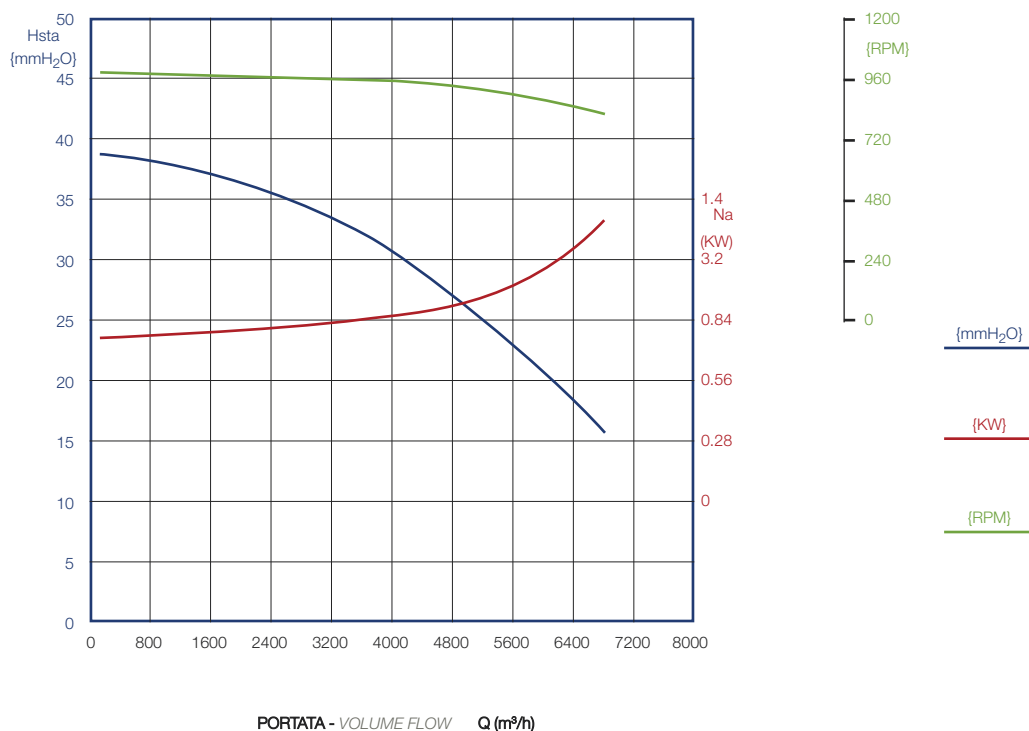

DA 12/9 cod. 712311

Watt: 1100
Poles: 6P
Speed: 1V
Power supply: 230/400V 50 Hz
Prot IP: 20
Speed control: ---
AMP Max: 6,3/3,6
RPM speed: 920
Temp. Max C°: 45