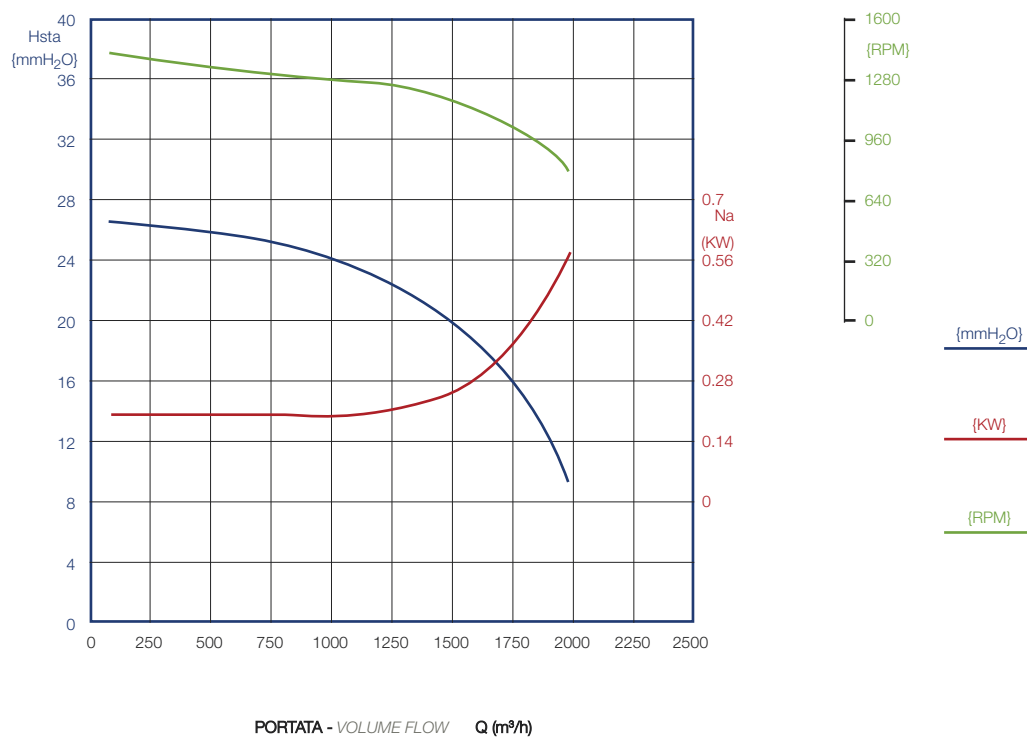

DA 7/7

cod. 713306

Watt: 300
Poles: 4P
Speed: 1V
Power supply: 230V 50 Hz
Prot IP: 30
Speed control: MVL 600
AMP Max: 2,5
RPM speed: 1300
Temp. Max C°: 70