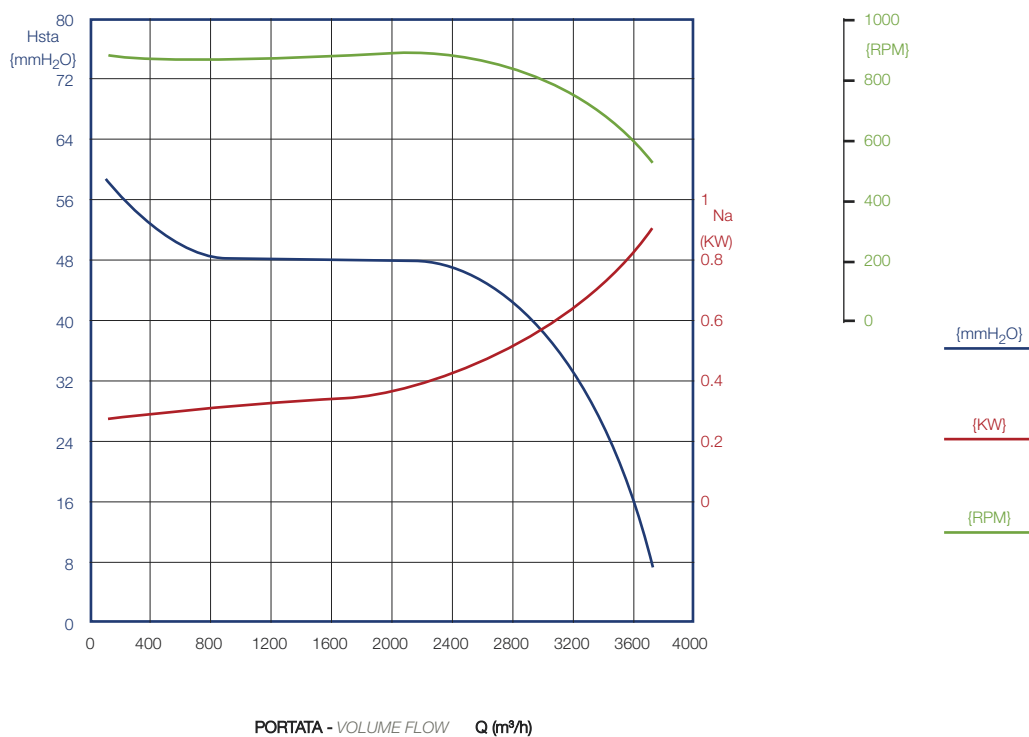

DA 10/10 cod. 713376C

Watt: **550**
Poles: **4P**
Speed: **1V**
Power supply: **220/240V 50 Hz**
Prot IP: **30**
Speed control: **MVL 1800**
AMP Max: **3,8**
RPM speed: **1200**
Temp. Max C°: **70**