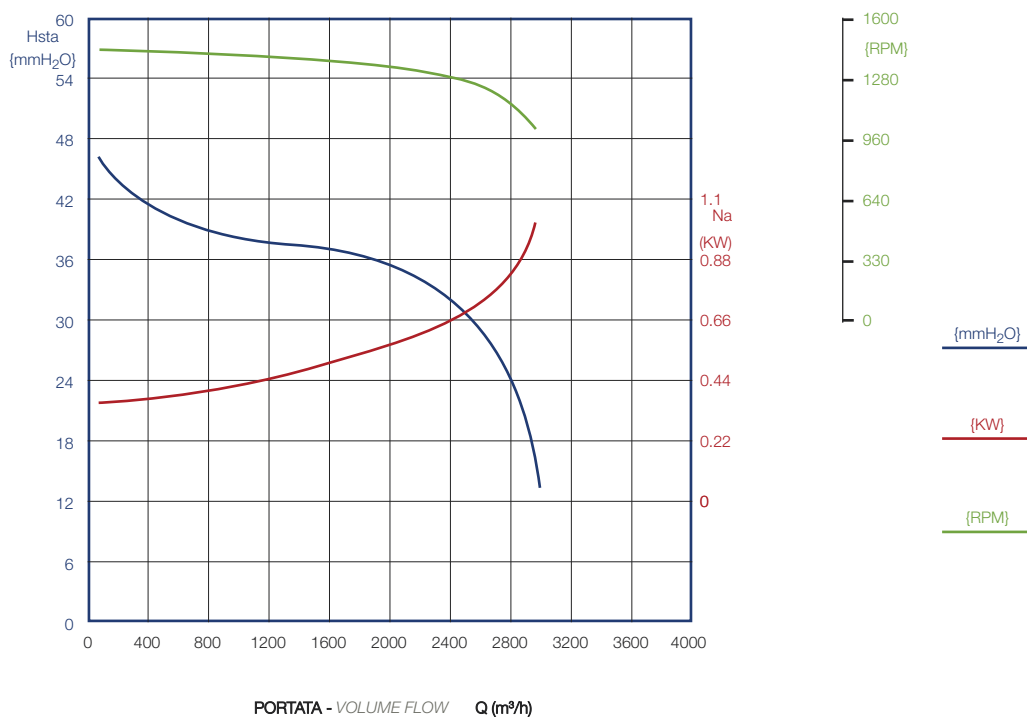

DA 9/9

cod. 713332

Watt: 368
Poles: 4P
Speed: 1V
Power supply: 230V 50 Hz
Prot IP: 30
Speed control: MVL 1000
AMP Max: 3,2
RPM speed: 1380
Temp. Max C°: 70