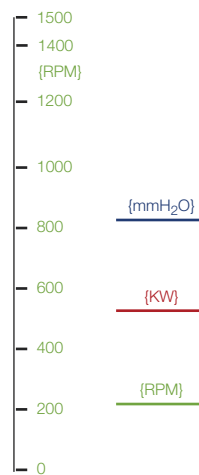

DA 9/9

cod. 713340

Watt: **550**
Poles: **4P**
Speed: **3V**
Alimentazione: **230V 50 Hz**
Prot IP: **20**
Speed control: **Switch**
AMP Max: **5**
RPM speed: **1250**
Temperatura Max C°: **45**

PORTATA - VOLUME FLOW Q (m³/h)