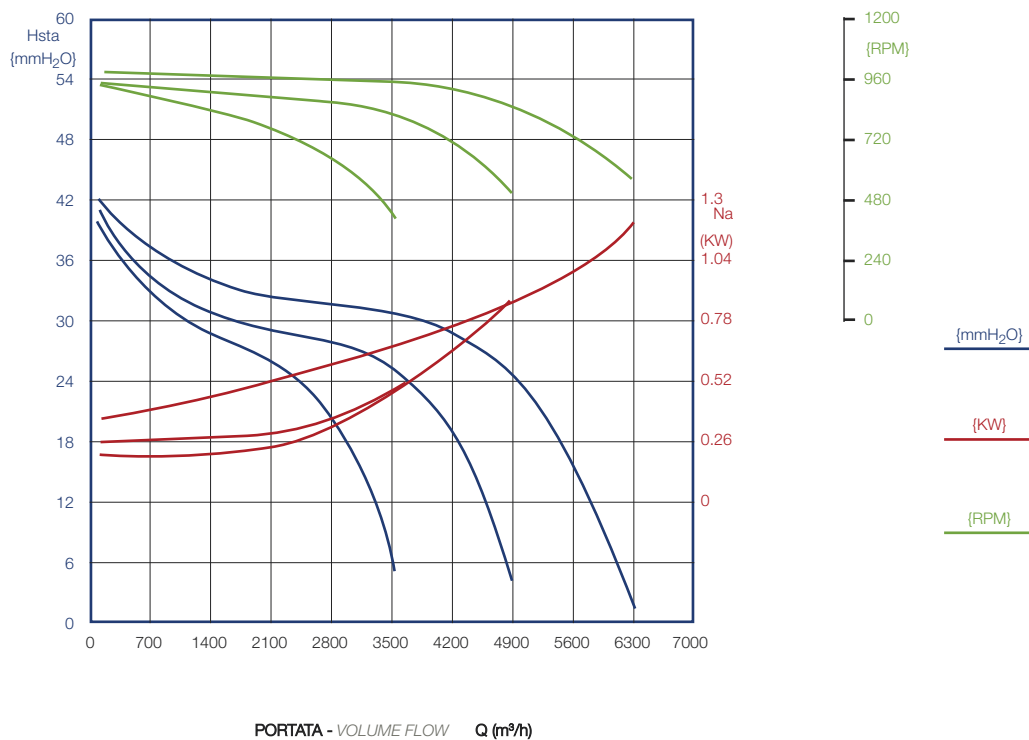

DA 12/12

cod. 713396

Watt: 590

Poles: 6P

Speed: 3V

Power supply: 230V 50 Hz

Prot IP: 20

Speed control: Switch

AMP Max: 4,4

RPM speed: 920

Temp. Max C°: 45