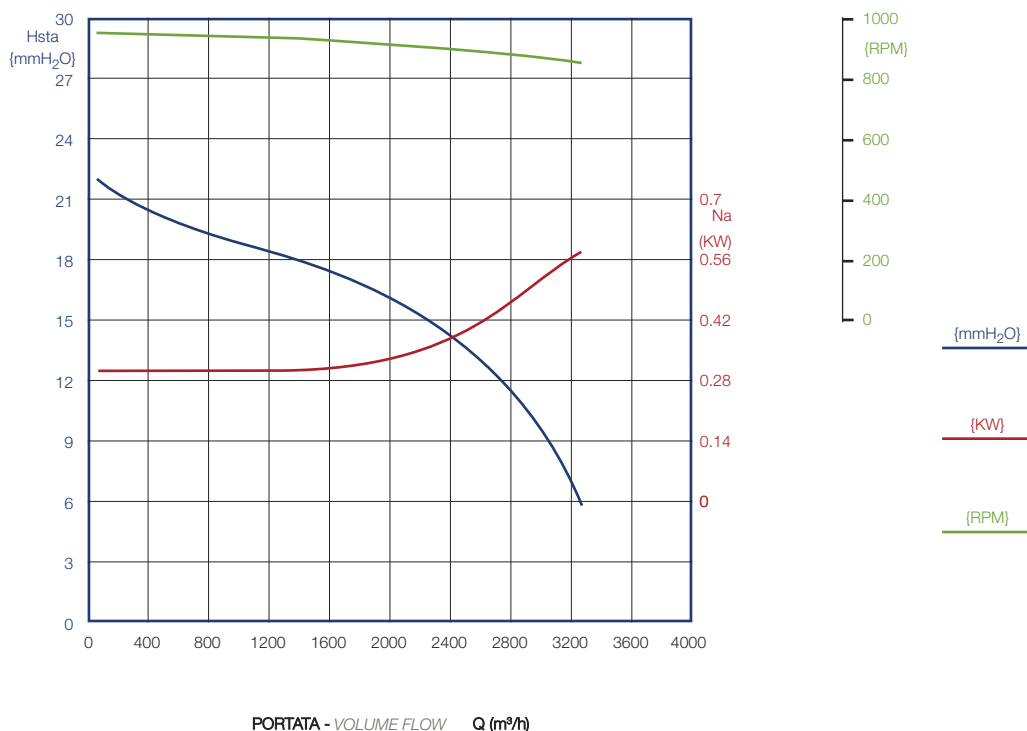

DA 9/9

cod. 713328

Watt: 245

Poles: 6P

Speed: 1V

Power supply: 230V 50 Hz

Prot IP: 20

Speed control: MVL 600

AMP Max: 2,7

RPM speed: 880

Temp. Max C°: 45