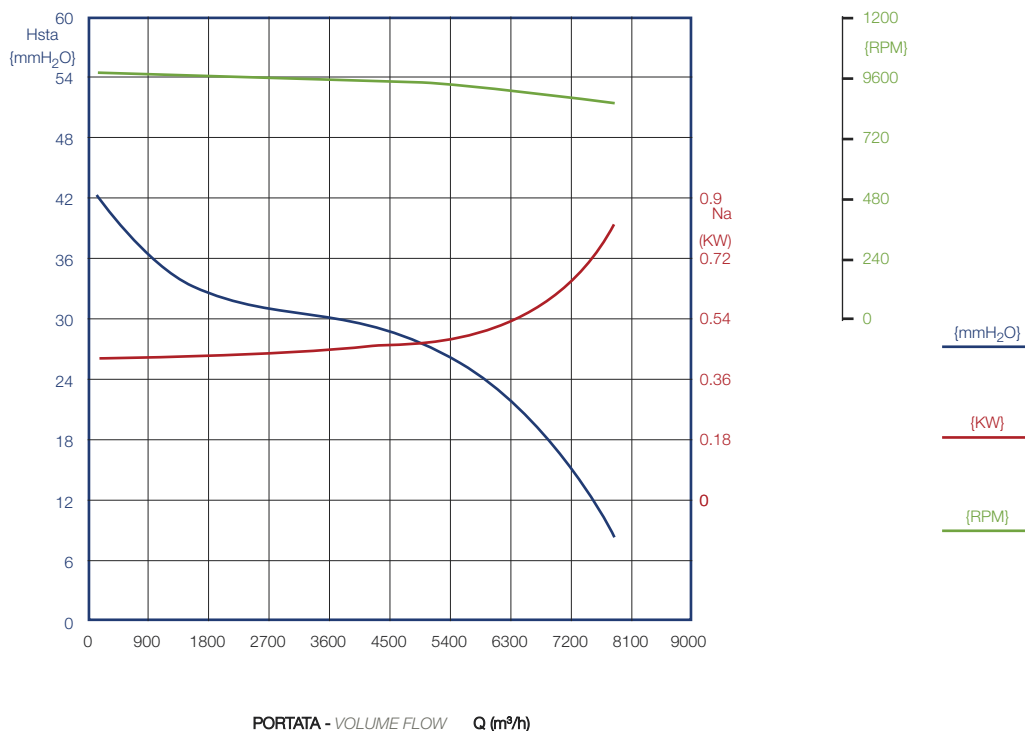

DA 12/12

cod. 712313

Watt: 1100

Poles: 6P

Speed: 1V

Power supply: 230/400V 50 Hz

Prot IP: 20

Speed control: ---

AMP Max: 6,3/3,6

RPM speed: 920

Temp. Max C°: 45