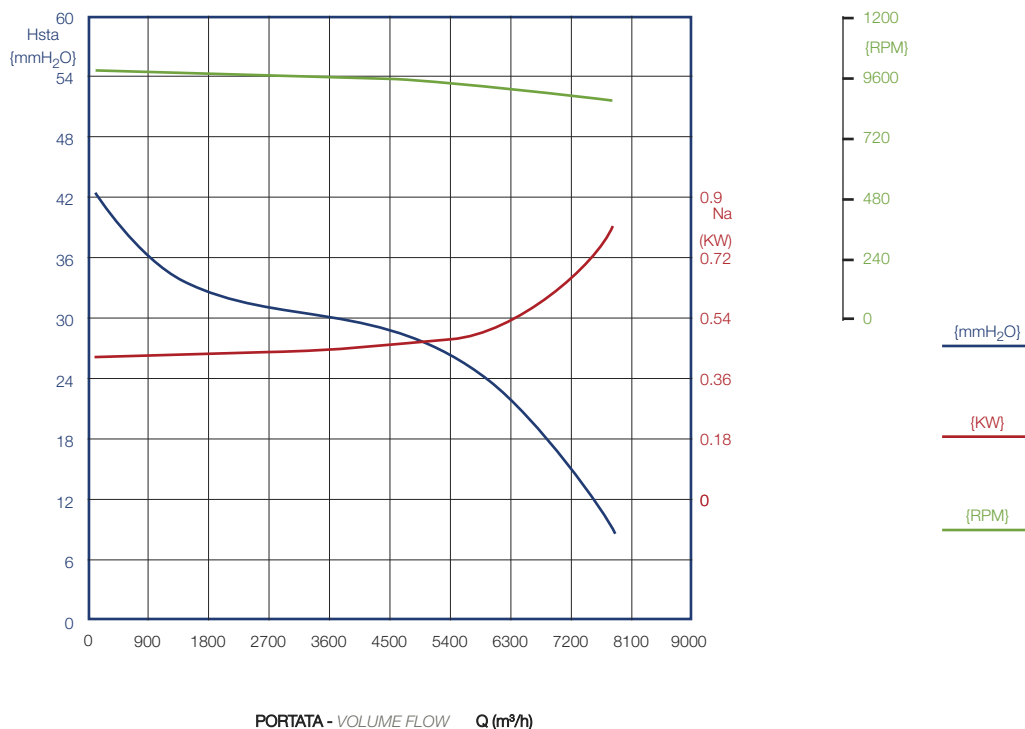

DA 12/12

cod. 713399

Watt: 1100
Poles: 6P
Speed: 1V
Power supply: 230/400V 50 Hz
Prot IP: 30
Speed control: ---
AMP Max: 6,3/3,6
RPM speed: 920
Temp. Max C°: 70