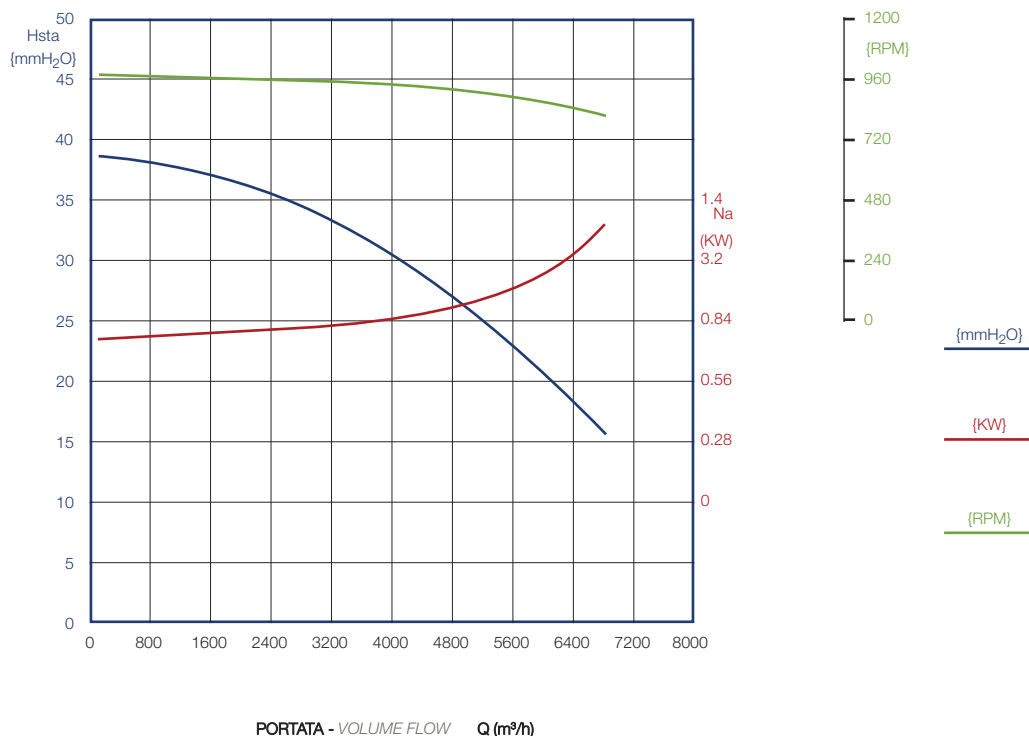

DA 12/9 cod. 713394

Watt: 1100
Poles: 6P
Speed: 1V
Power supply: 230/400V 50 Hz
Prot IP: 30
Speed control: ---
AMP Max: 6,3/3,6
RPM speed: 920
Temp. Max C°: 70