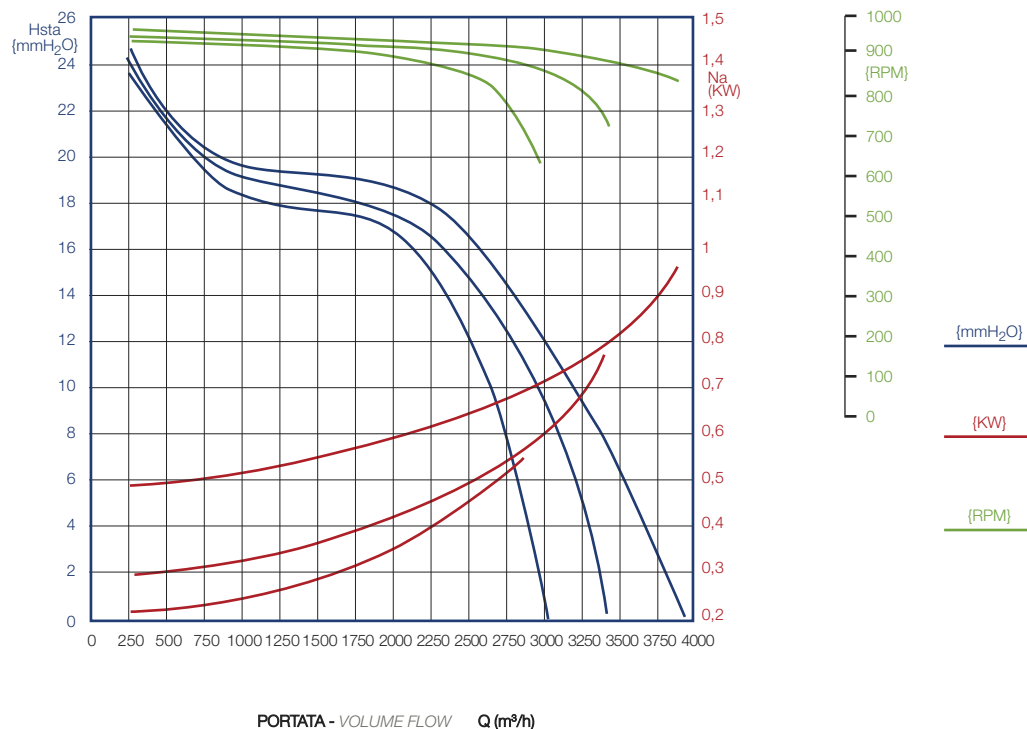

DA 10/10

cod. 713379

Watt: **550**

Poles: **6P**

Speed: **3V**

Power supply: **230V 50 Hz**

Prot IP: **20**

Speed control: **Switch**

AMP Max: **5,5**

RPM speed: **830**

Temp. Max C°: **45**