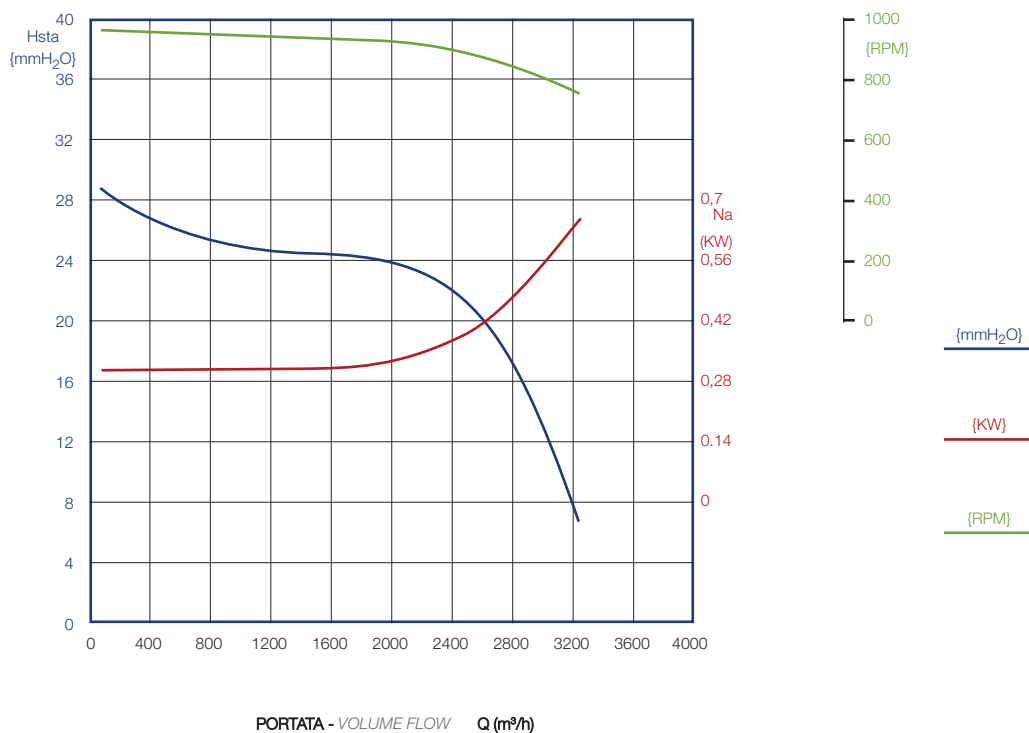

DA 10/10

cod. 712309

Watt: **245**
Poles: **6P**
Speed: **1V**
Power supply: **230V 50 Hz**
Prot IP: **20**
Speed control: **MVL 600**
AMP Max: **2,7**
RPM speed: **880**
Temp. Max C°: **45**