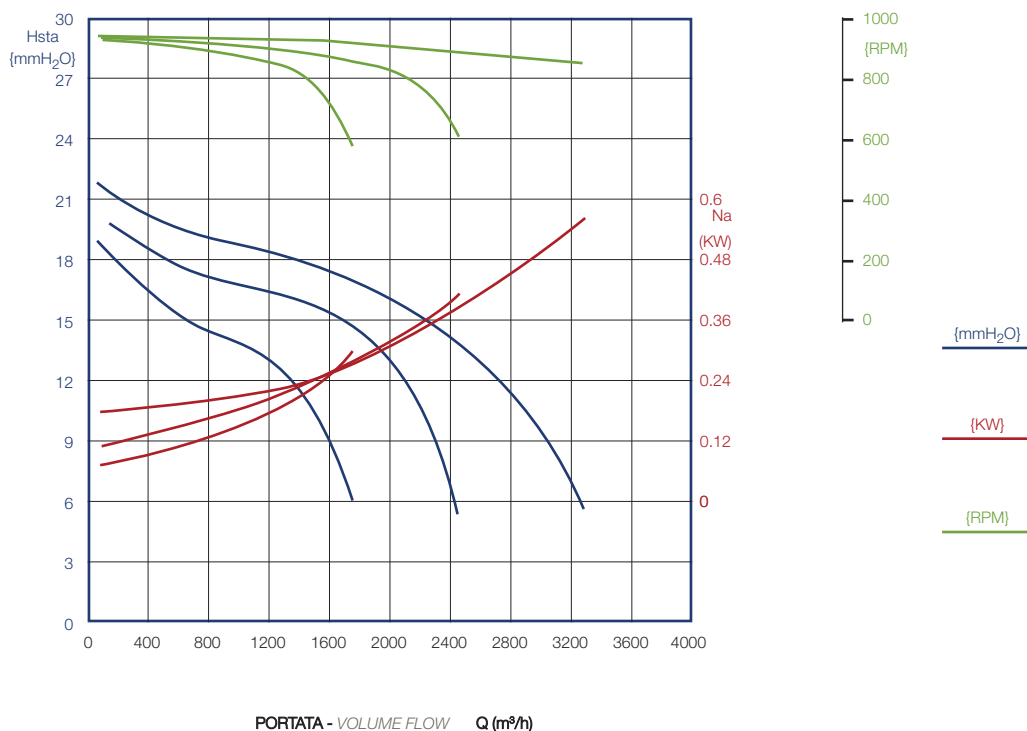

DA 9/9

cod. 713335

Watt: 245
Poles: 6P
Speed: 3V
Power supply: 230V 50/60 Hz
Prot IP: 20
Speed control: Switch
AMP Max: 2,6
RPM speed: 890
Temp. Max C°: 45