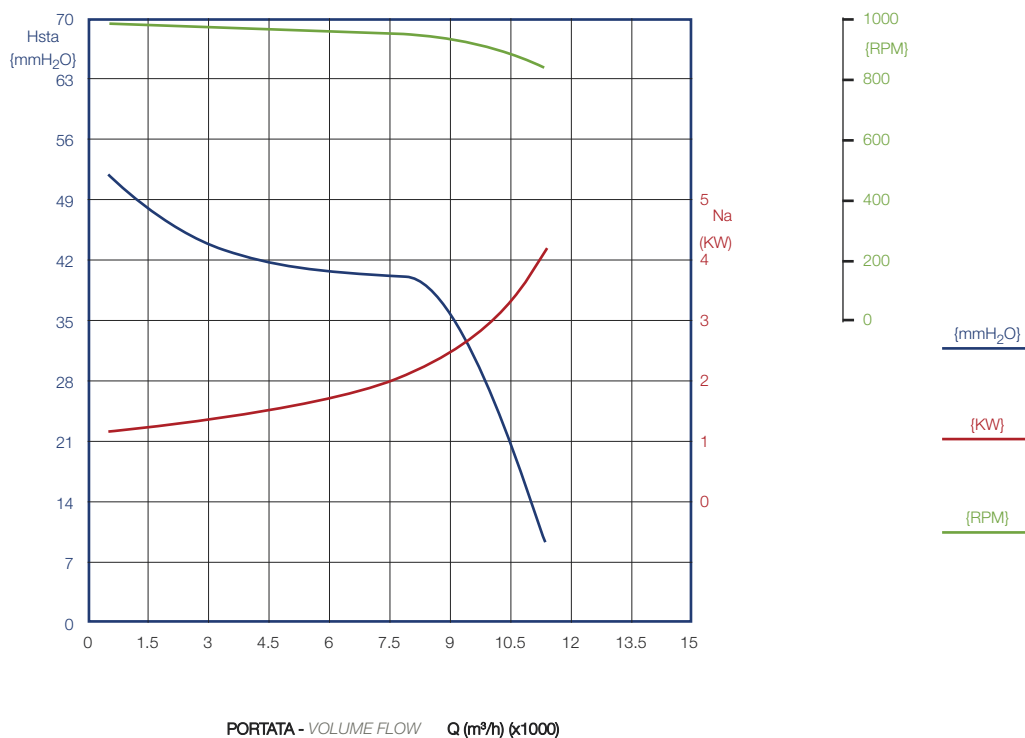

DA 15/15

cod. 712365

Watt: 2200
Poles: 6P
Speed: 1V
Power supply: 230/400V 50 Hz
Prot IP: 55
Speed control: ---
AMP Max: 11/6,4
RPM speed: 920
Temp. Max C°: 70