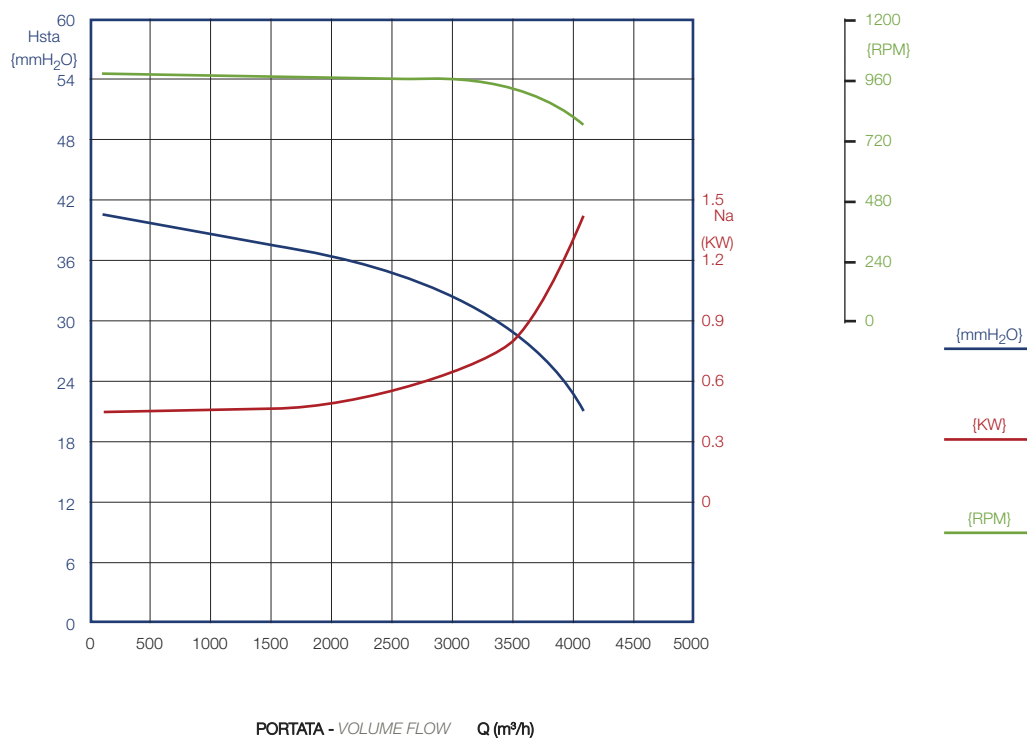

DA 12/9

cod. 713392

Watt: **550**

Poles: **6P**

Speed: **1V**

Power supply: **230V 50 Hz**

Prot IP: **20**

Speed control: **MVL 1800**

AMP Max: **4,5**

RPM speed: **880**

Temp. Max C°: **45**