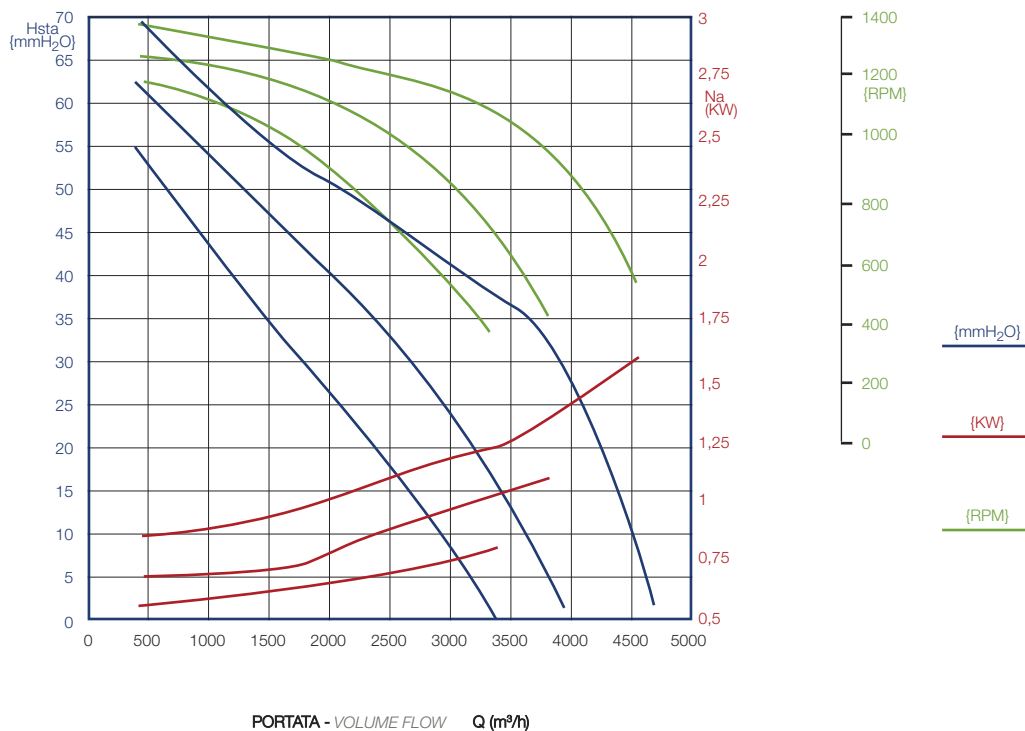

DA 12/12

cod. 712314

Watt: 800

Poles: 4P

Speed: 3V

Power supply: 230V 50 Hz

Prot IP: 20

Speed control: Switch

AMP Max: 6,5

RPM speed: 1100

Temp. Max C°: 45