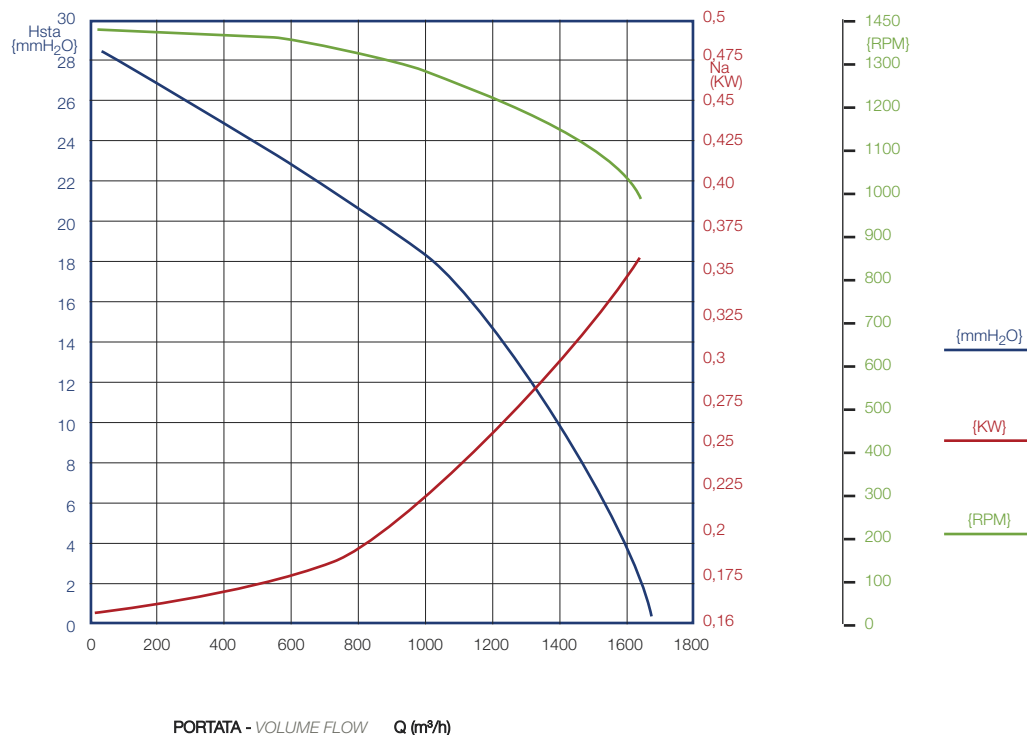

## cod. 7133A05

Watt: 147  
 Poles: 4P  
 Speed: 1V  
 Power supply: 220/240V 50 Hz  
 Prot IP: 20  
 Speed control: MVL 600  
 AMP Max: 1,3  
 RPM speed: 1300  
 Temp. Max C°: 45