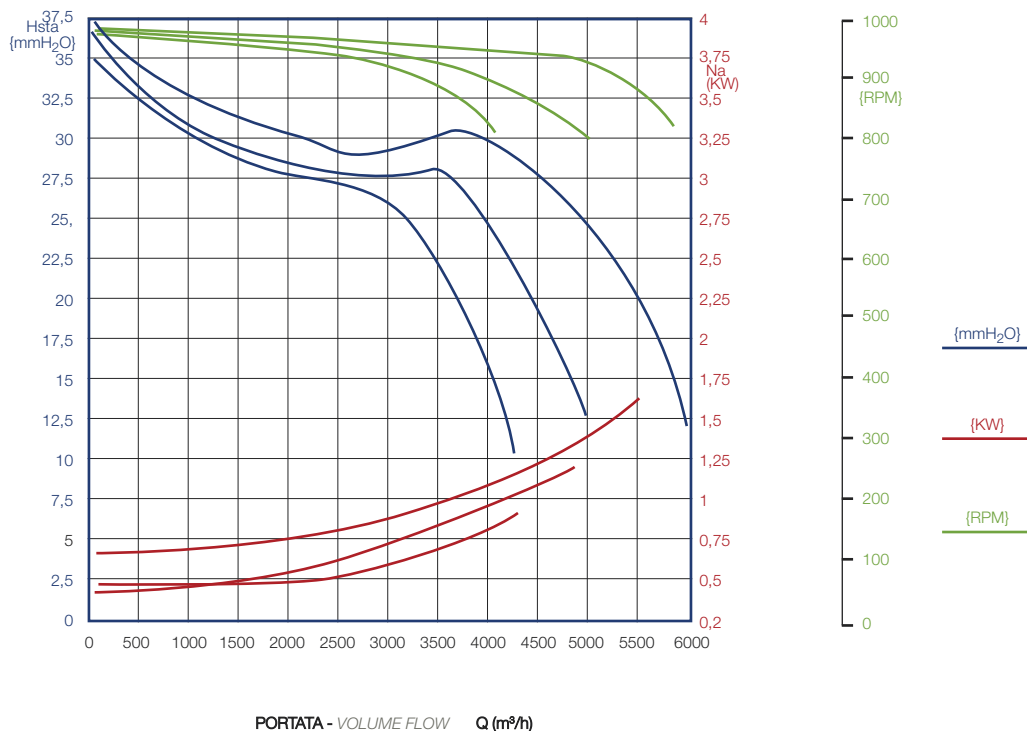

DA 12/12

cod. 7133G01CD

Watt: 736

Poles: 6P

Speed: 3V

Power supply: 220/240V 50 Hz

Prot IP: 20

Speed control: Switch

AMP Max: 5,5

RPM speed: 950

Temp. Max C°: 45