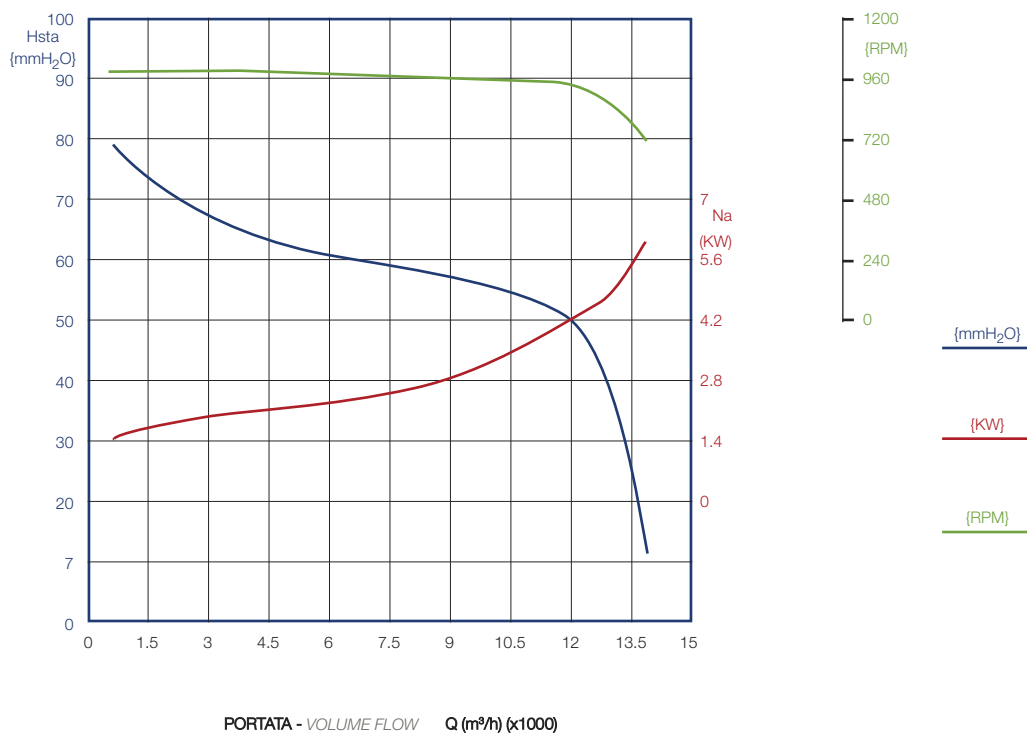

DA-R 18/18

cod. 712398

Watt: 4000
Poles: 6P
Speed: 1V
Poer supply: 400V 50 Hz
Prot IP: 55
Speed control: ---
AMP Max: 12
RPM speed: 945
Temp. Max C°: 70