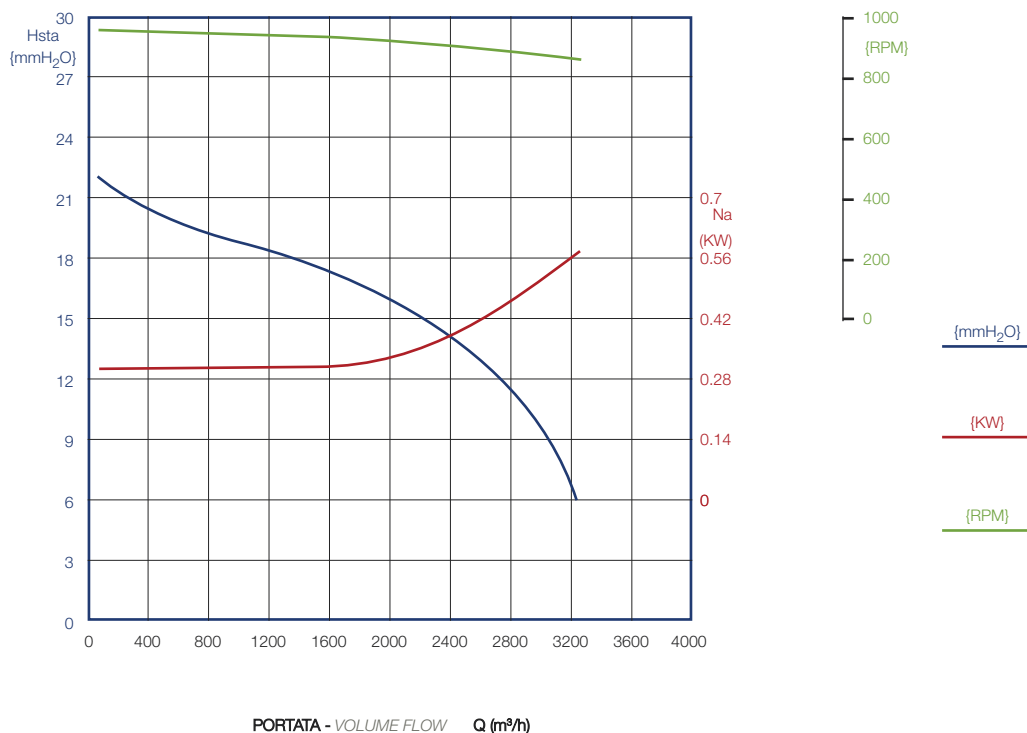

DA 9/9

cod. 713339

Watt: 245

Poles: 6P

Speed: 1V

Power supply: 230V 50 Hz

Prot IP: 30

Speed control: MVL 600

AMP Max: 2,3

RPM speed: 860

Temp. Max C°: 70