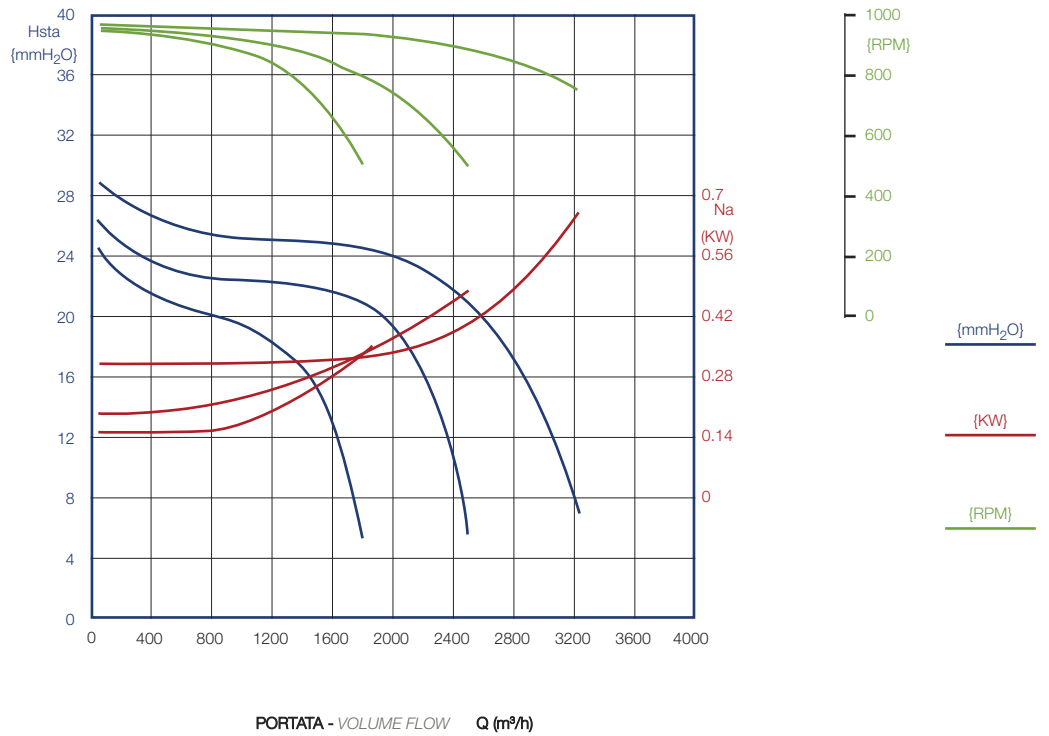

DA 10/10 cod. 713370

Watt: **245**
Poles: **6P**
Speed: **3V**
Power supply: **230V 50/60 Hz**
Prot IP: **20**
Speed control: **Switch**
AMP Max: **2,6**
RPM speed: **890**
Temp. Max C°: **45**