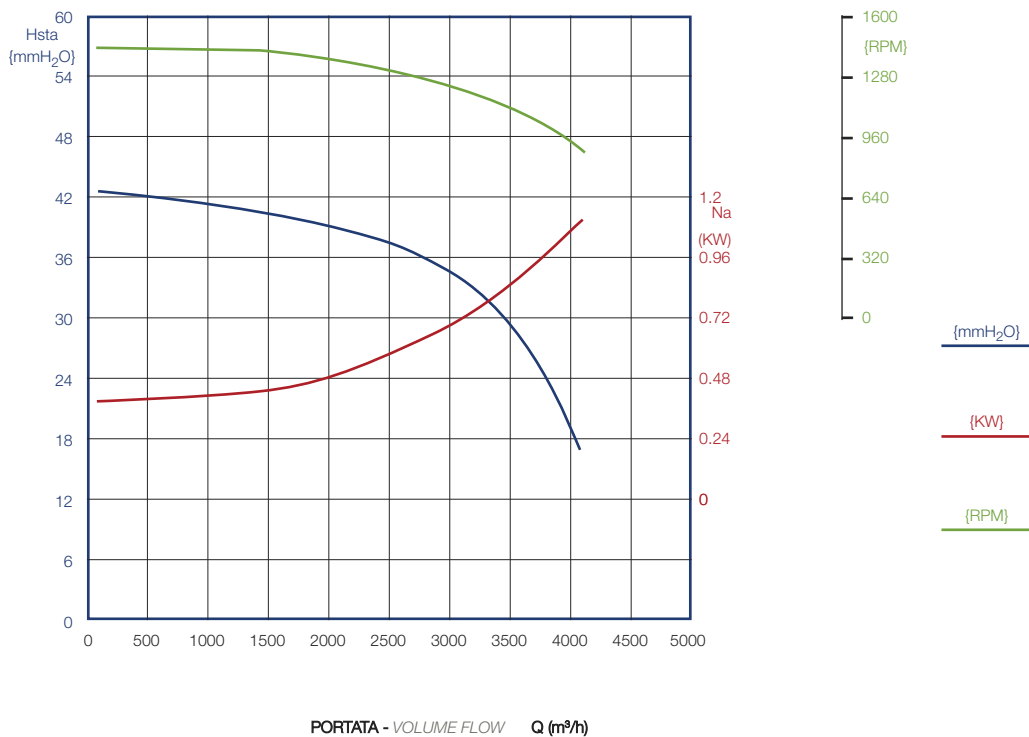

DA 9/9

cod. 713337C

Watt: **550**

Poles: **4P**

Speed: **1V**

Power supply: **230V 50 Hz**

Prot IP: **30**

Speed control: **MVL 1800**

AMP Max: **3,8**

RPM speed: **1380**

Temp. Max C°: **70**