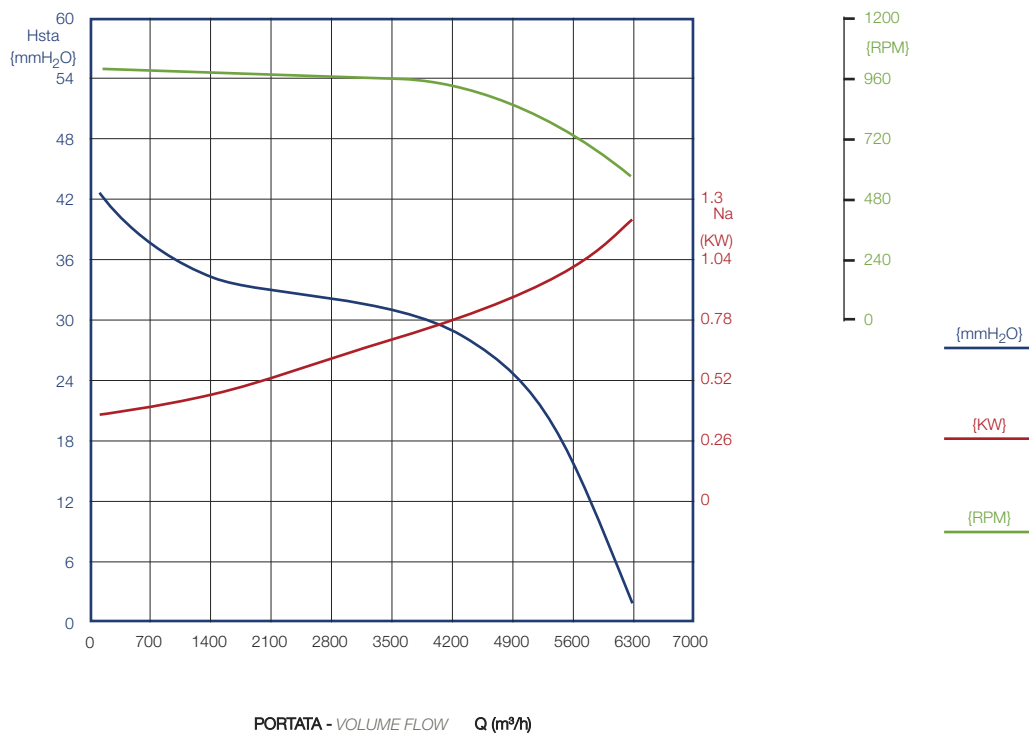

DA 12/12

cod. 713397

Watt: 570

Poles: 6P

Speed: 1V

Power supply: 230V 50 Hz

Prot IP: 20

Speed control: MVL 1800

AMP Max: 4,5

RPM speed: 880

Temp. Max C°: 45