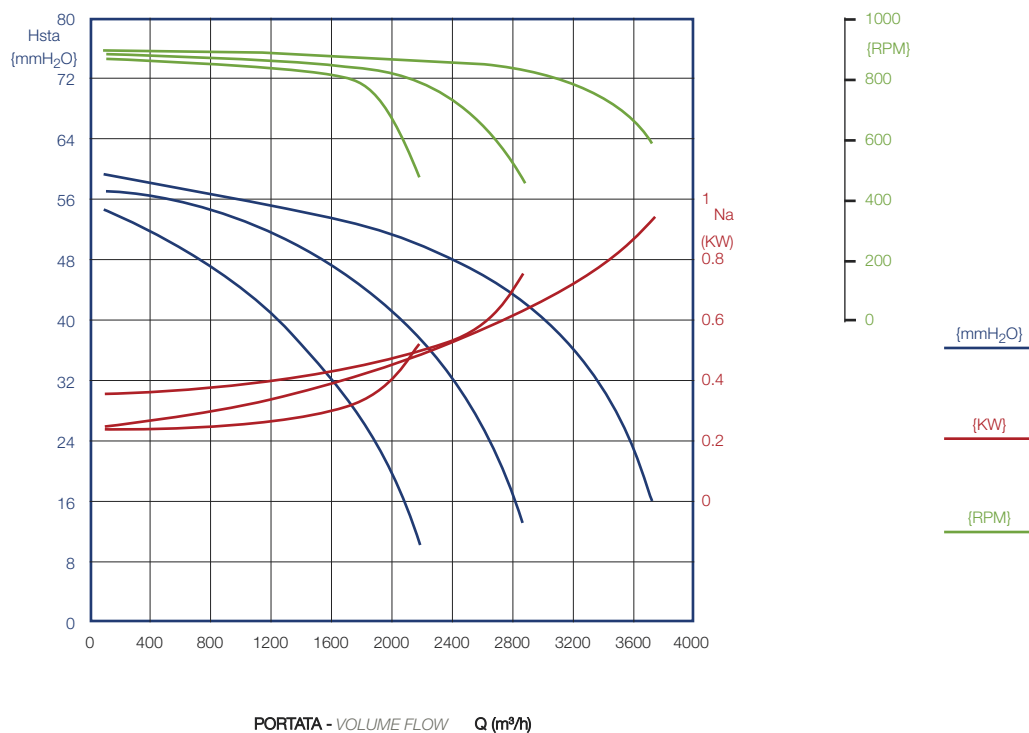

DA 10/10 cod. 713378C

Watt: **550**
Poles: **4P**
Speed: **3V**
Power supply: **230V 50 Hz**
Prot IP: **20**
Speed control: **Switch**
AMP Max: **5**
RPM speed: **1250**
Temp. Max C°: **45**