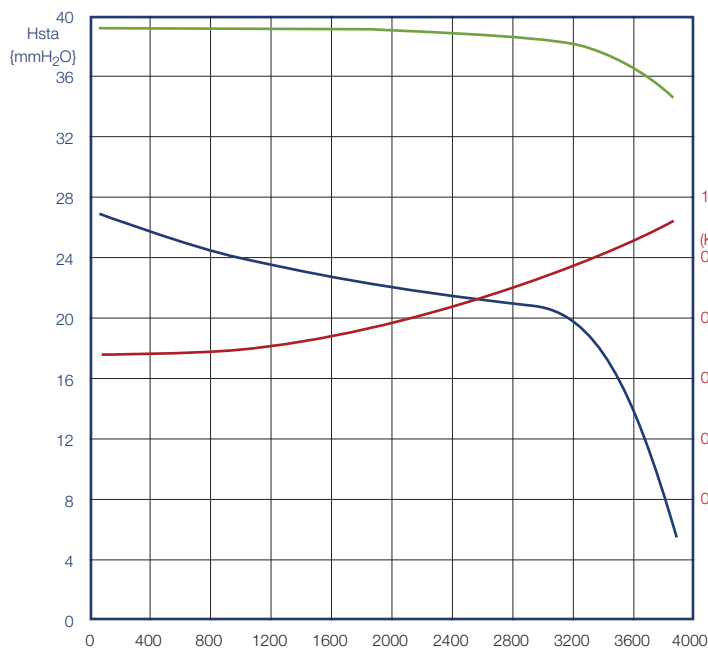

DA 10/10 cod. 713375

Watt: **373**

Poles: **6P**

Speed: **1V**

Power supply: **230V 50 Hz**

Prot IP: **20**

Speed control: **MVL 1000**

AMP Max: **4**

RPM speed: **850**

Temp. Max C°: **45**

PORTATA - VOLUME FLOW Q (m³/h)

DA 10/10 cod. 713373C

Watt: **550**

Poles: **4P**

Speed: **1V**

Power supply: **230V 50 Hz**

Prot IP: **30**

Speed control: **MVL 1800**

AMP Max: **3,8**

RPM speed: **1380**

Temp. Max C°: **70**