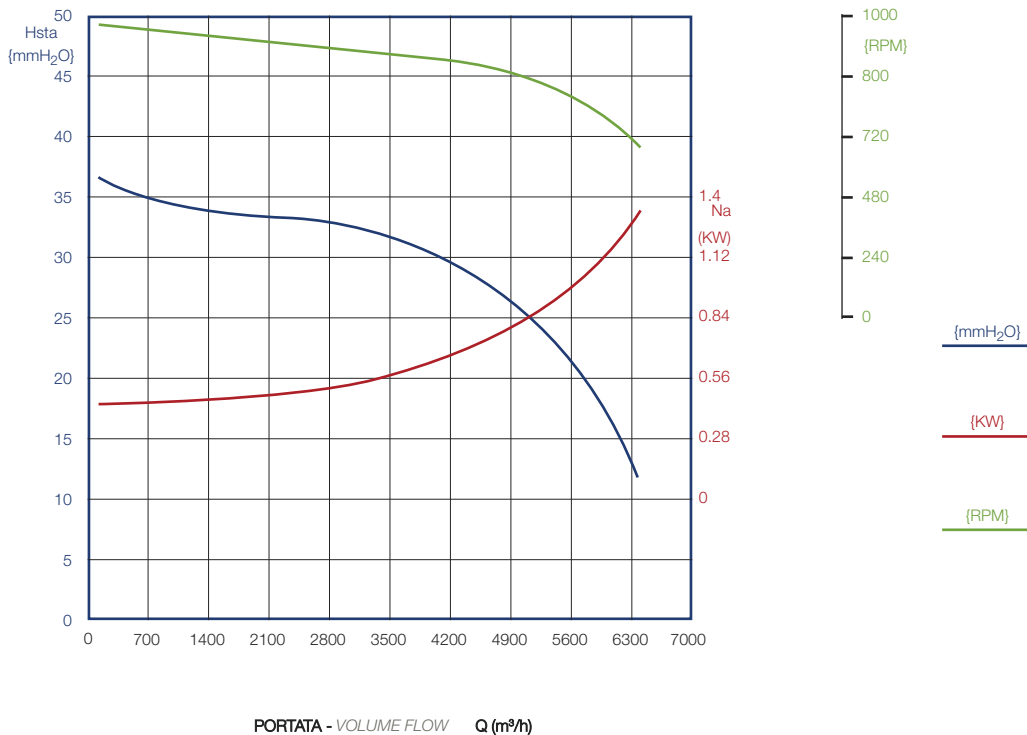

DA 12/12

cod. 713395C

Watt: 745

Poles: 6P

Speed: 1V

Power supply: 230V 50 Hz

Prot IP: 20

Speed control: MV 3500

AMP Max: 6

RPM speed: 940

Temp. Max C°: 45